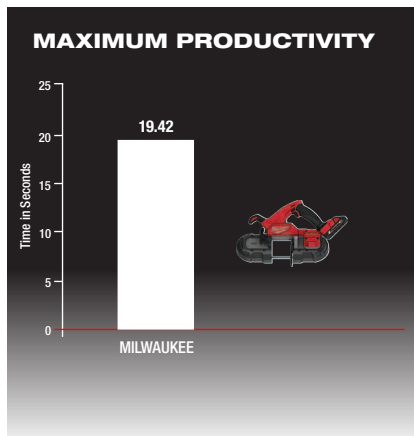

18

M18 FBS85
**M18 FUEL
COMPACT
BANDSAW**

**FASTER
CUTTING**

**LARGER
CAPACITY**

LIGHTWEIGHT
DESIGN
**INCREASED
BALANCE**

FASTER CUTTING

LARGER CAPACITY

LIGHTWEIGHT DESIGN INCREASED BALANCE

SPECIFICATIONS

No Load Speed	0 – 164.59 m/min ⁻¹	Cutting capacity (Pipe)	ø 85 mm
Blade Length	899 mm	Weight (w/2.0Ah battery)	3.9 kg
Cutting capacity (Rectangular stock)	85 x 85 mm		

ACCESSORIES

Distributed by: