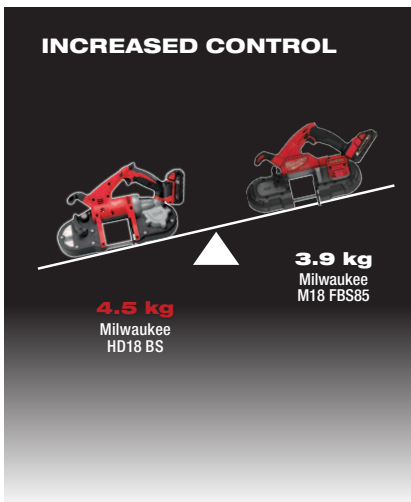

18

M18 FBS85
**M18 FUEL
COMPACT
BANDSAW**

**FASTER
CUTTING**

**LARGER
CAPACITY**

LIGHTWEIGHT
DESIGN
**INCREASED
BALANCE**

FASTER CUTTING

LARGER CAPACITY

LIGHTWEIGHT DESIGN INCREASED BALANCE

SPECIFICATIONS

No Load Speed	0 – 164.59 m/min ⁻¹	Cutting capacity (Pipe)	ø 85 mm
Blade Length	899 mm	Weight (w/2.0Ah battery)	3.9 kg
Cutting capacity (Rectangular stock)	85 x 85 mm		

ACCESSORIES

Distributed by: